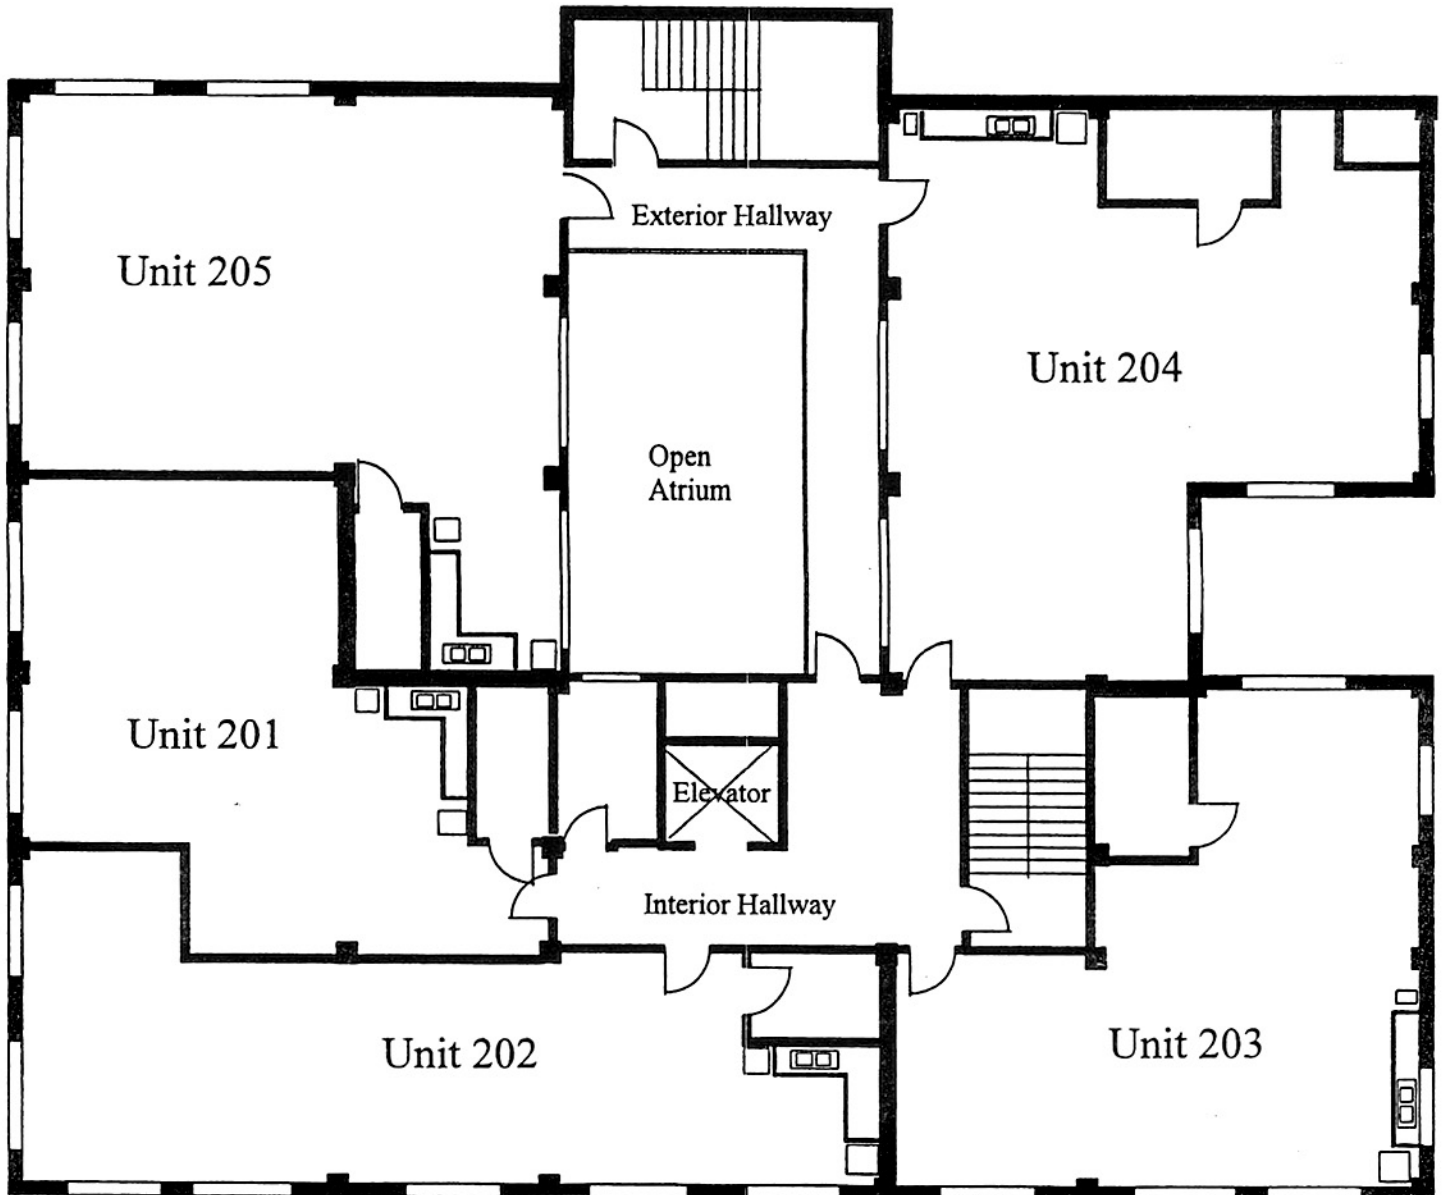

INLAND EMPIRE
LOFTS

FOUNDERS BUILDING
281 S. Thomas St. Pomona, CA 91766
2ND FLOOR UNITS

INFO@INLANDLOFTS.COM - 909-623-0535

W W W . I N L A N D L O F T S . C O M