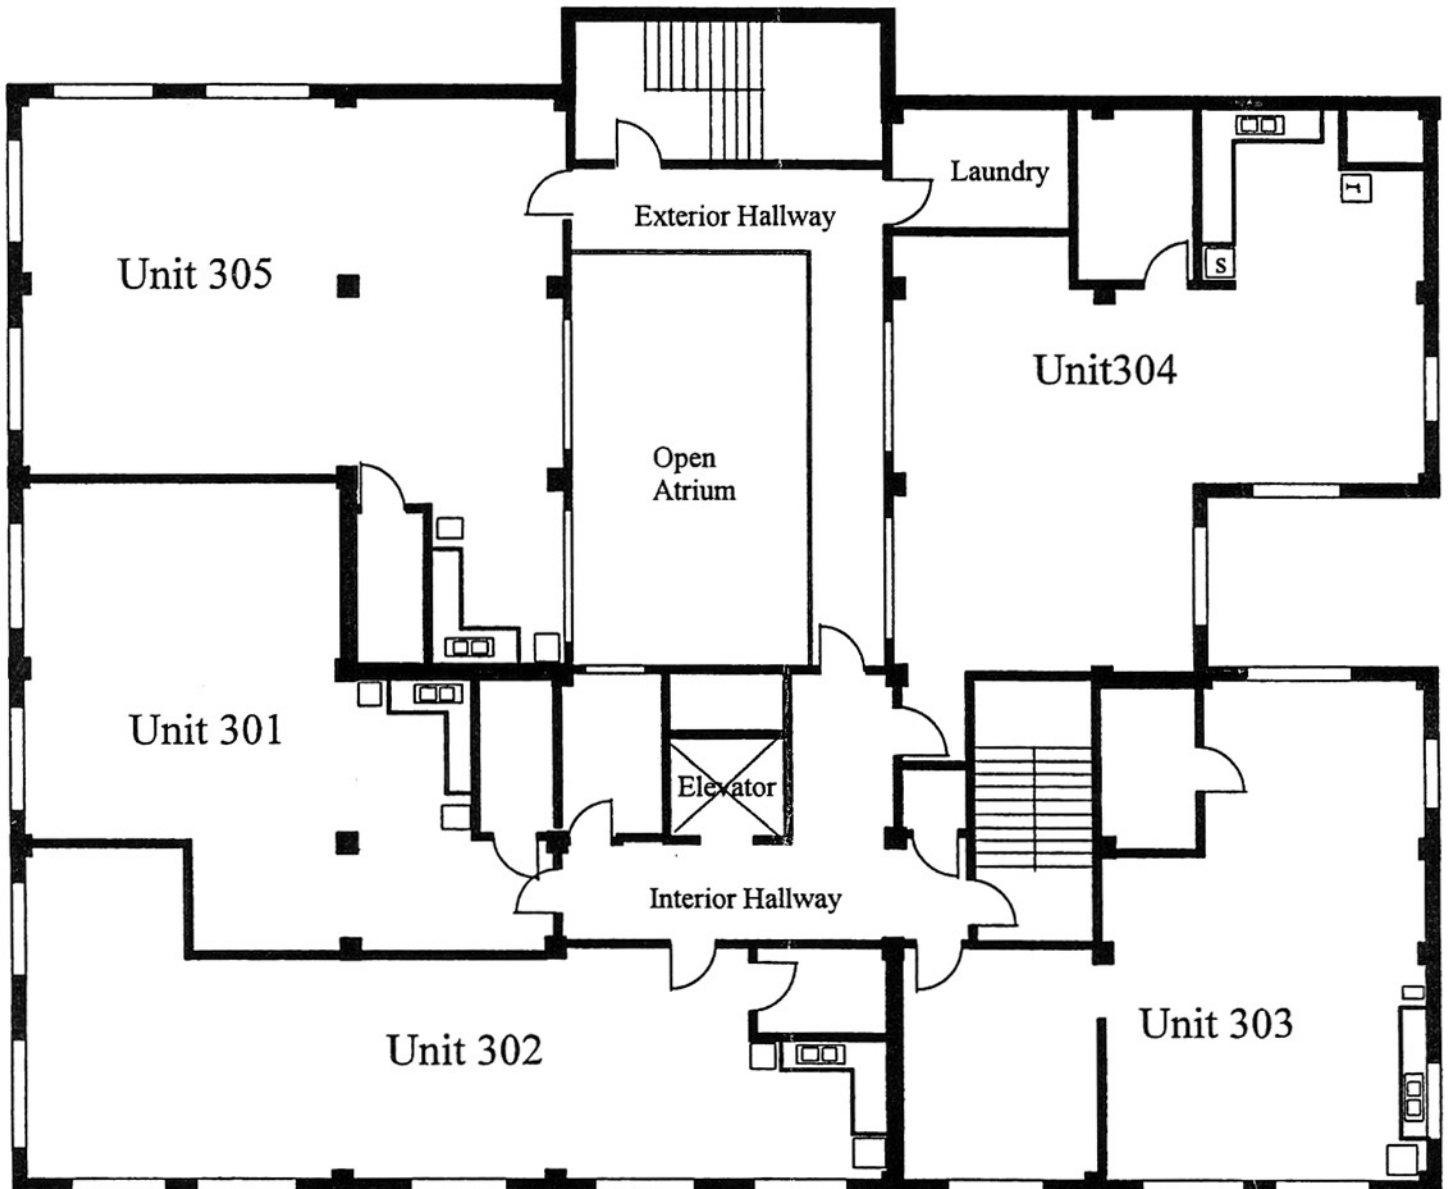

INLAND EMPIRE
LOFTS

FOUNDERS BUILDING
281 S. Thomas St. Pomona, CA 91766
3RD FLOOR UNITS

INFO@INLANDLOFTS.COM - 909-623-0535

W W W . I N L A N D L O F T S . C O M